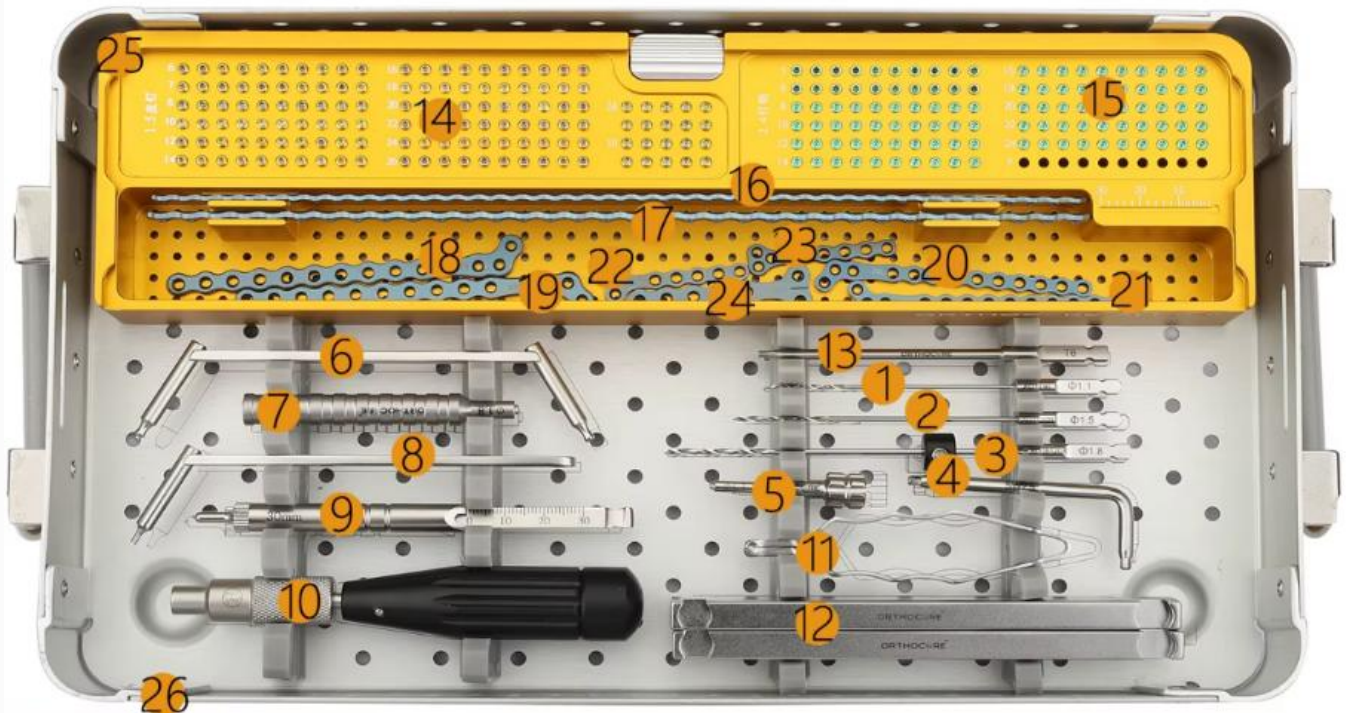

Birman Veterinary
EQUIPMENT TRADING

Abu Dhabi, Al Nahyan,
Morrour St

+971 56 7227733

contact@birmanvet.com

www.birmanvet.com

107097

Small ALPS 1.5/2.4mm Titanium Locking System set

For cat & dog small size, ALPS (Advance Locking Plate System) 415 Pieces

ALPS-5 Titanium Locking System

Code	Products Name/Specification	QTY	Code	Products Name/Specification	QTY
1	AO drill bit 1.1mm	1	14	C1.5X6/7/8/10/12/14/16/18/20/22/24/26/28/30 mm Cortical Screws	10ea
2	AO drill bit 1.5mm	1	15	B2.4X5/6/8/10/12/14/16/18/20/22/24mm Locking Screw	10ea
3	AO drill bit 1.8mm	1	16	5.0mm Locking Plate 43 Holes	1
4	1.8mm Drill Stops&Wrench	1	17	6.5mm Locking Plate 34 Holes	1
5	1.1mm Threaded Drill Guide	1	18	6.5mm L-Locking Plate 3X10 Holes(left)	1
6	1.1mm/1.5mm Netraul Drill Guide	1	19	6.5mm L-Locking Plate 3X10 Holes(right)	1
7	1.8mm Locking Drill Guide	1	20	5.0mm L-Locking Plate 3X10 Holes(left)	1
8	1.1mm Compression Drill Guide	1	21	5.0mm L-Locking Plate 3X10 Holes(right)	1
9	Depth gauge 30mm	1	22	5.0mm T-Locking Plate 2X5 Holes	1
10	AO QC Handle	1	23	5.0mm T-Locking Plate 3X5 Holes	1
11	Screw Holder	1	24	6.5mm T-Locking Plate 2X5 Holes	1
12	5.0/6.5 Plate Bender	1	25	Implants Tray	1
13	AO QC T6 Star Screwdriver	1	26	Sterilization Box	1

#	Item	Type	Rent Price Daily
	<p>Third Layer</p> <p>48. KERN Bone Reduction Forceps 170mm long 49. Weitlaner Retractor Self-Retaining 140mm long 50. Bone Plate Forceps 51. Needle holder - 145mm 52. Bone Reduction Forceps point With Ball - 155mm 53. Bone Reduction Forceps With Ball -155mm 54. Weitlaner Retractor Self-Retaining - 110mm 55. Weitlaner Retractor Self-Retain – 160mm 56. Bone Reduction Forceps with Serrated - 165mm 57. Bone Reduction Forceps with Pointed - 150mm</p>	<p>Third Layer</p> 	